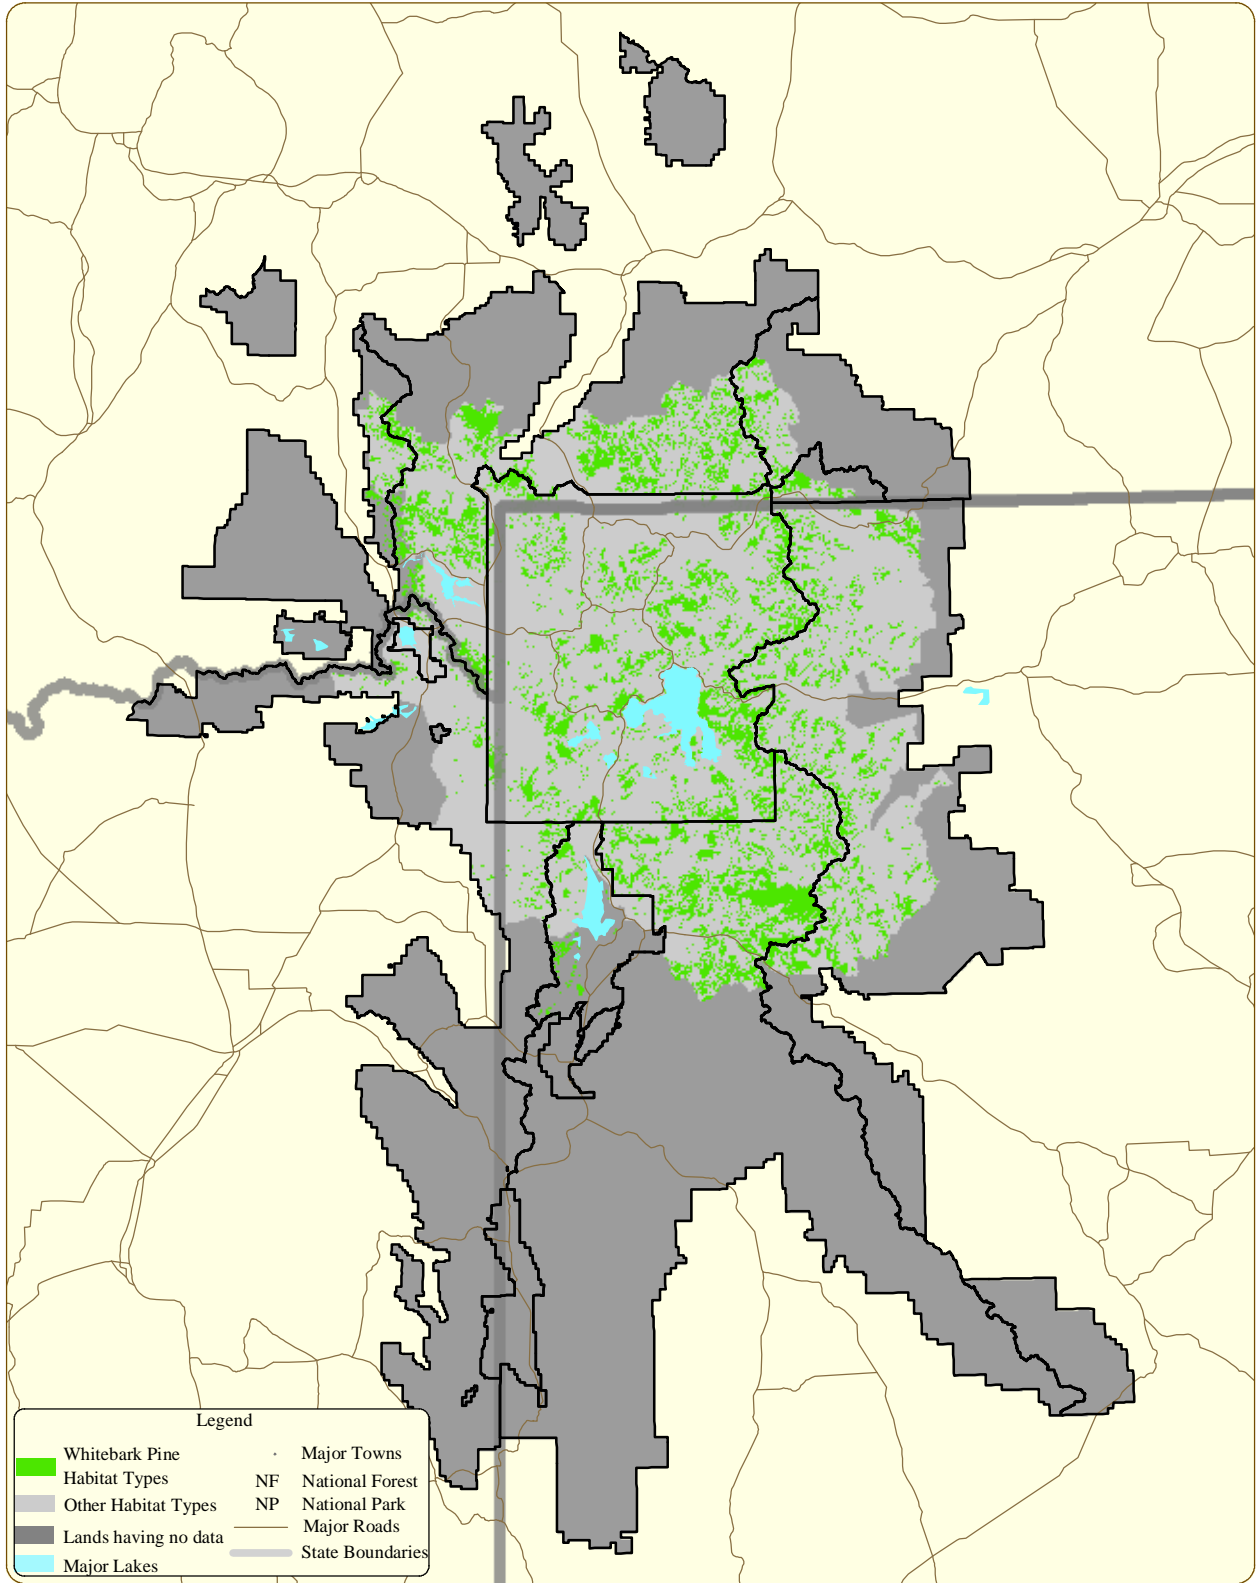

# The Greater Yellowstone Area: Whitebark Pine Distribution within The Grizzly Bear Recovery Zone

Scale 1:2,300,000

This map was made from spatial data provided by the Greater Yellowstone Coordinating Committee and the Gallatin National Forest. Map by H. Shovic, Oct. 7, 2004. Version 2.0  
gyagccwhitebarkpinevs1\_85x11.mxd