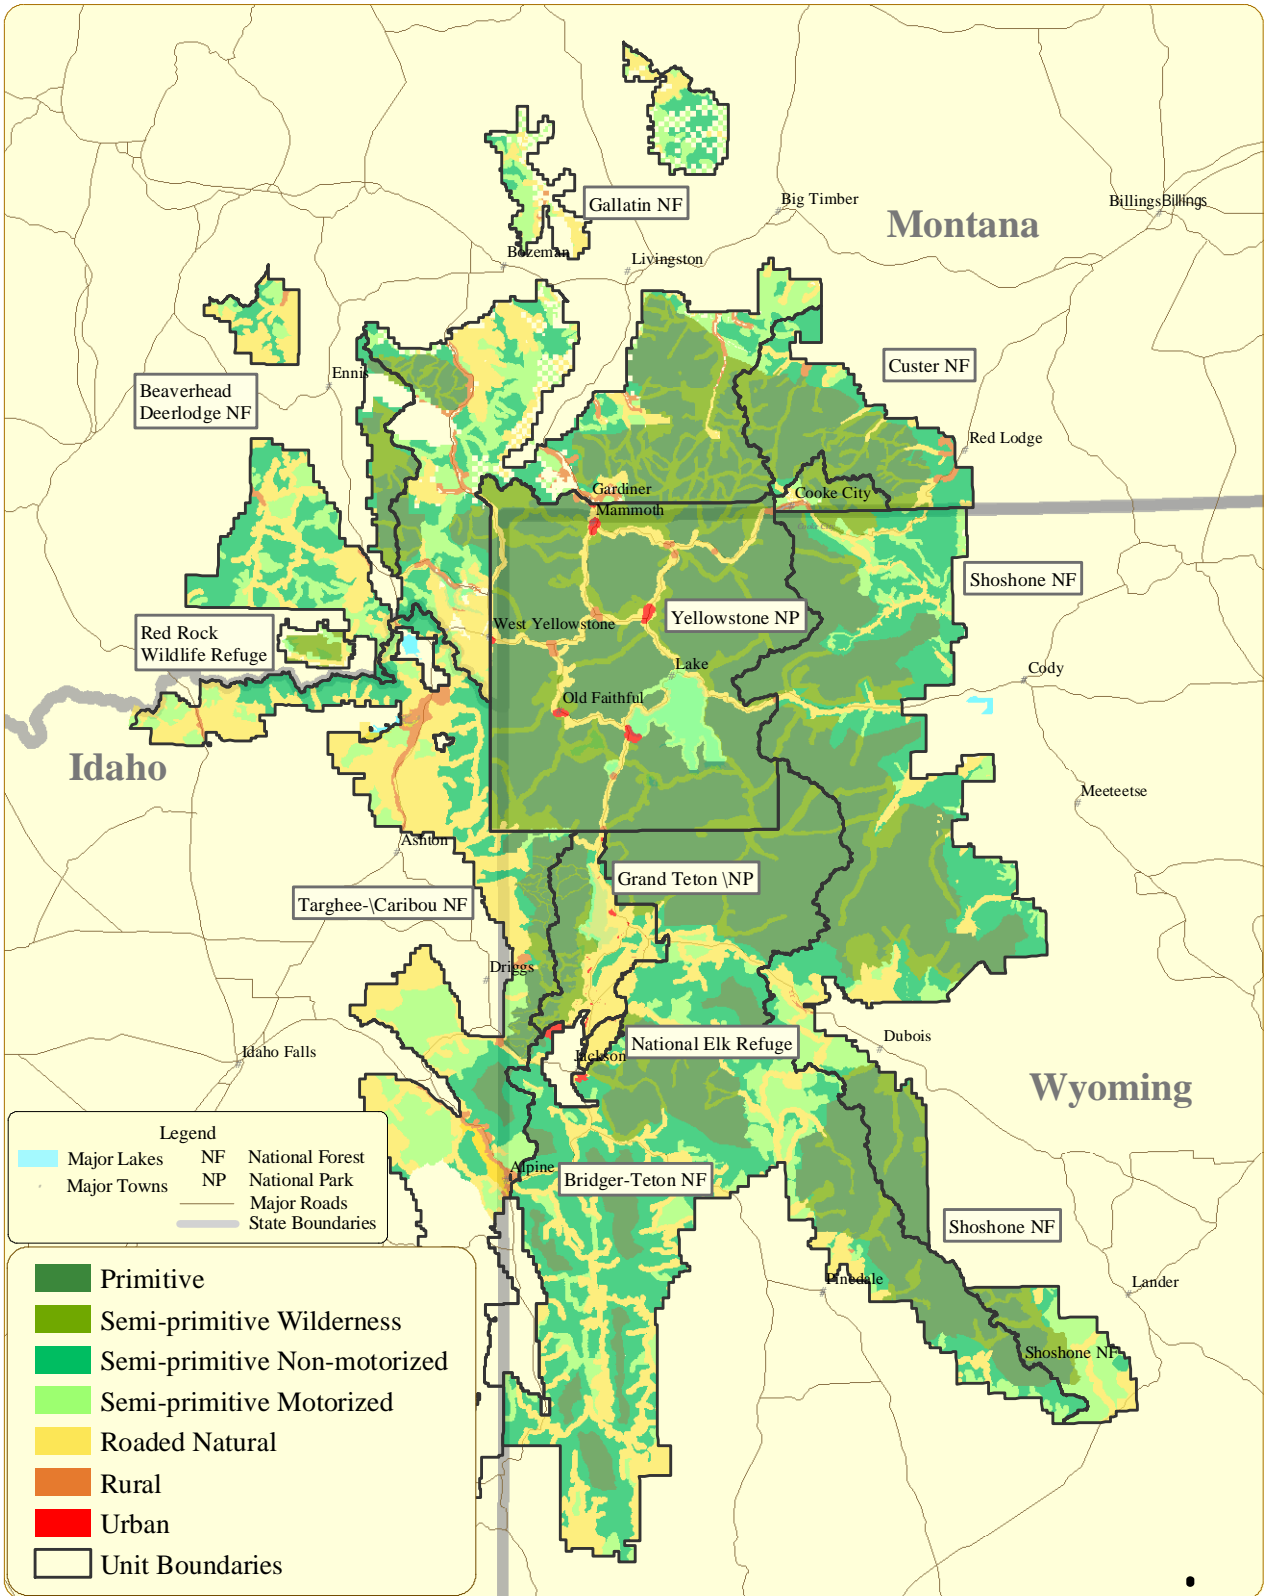

# The Greater Yellowstone Area: Summer Recreation Opportunity Spectrum

1:2,300,000

Data was provided by Recreation specialists from each unit.  
Map and spatial analysis by Henry Shovic, Gallatin National Forest